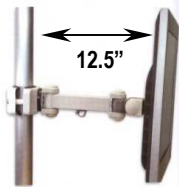

LCD Monitor Desk Mounts: Desk-top LCD Mounts for multiple LCD Screens

Monitors up to 18" Wide each

All stands can also Bolted onto the surface!

Monitors up to 18" Wide each

D-2020S – Dual Side-by-Side

Pole Diameter: 1 3/8"

D-199AA Dual Vertical

D-2120 QUAD

LCD Monitor Ceiling – Floor Mounts

Inner Pole Diameter: 1 3/8"

D-176A (28 – 44") Ceiling or Floor

Shown w/optional Laptop arm & tray

LCD Monitor Wall Mounts: From 0.5" near-flush mount to 18" extended cantilever type

5.5 - 17"

D-1680

LCD Monitor Universal Pole Mounts: poles 1.25 – 2.5" diameter

5.5"

D-1260W

12.5"

D-1270W

17"