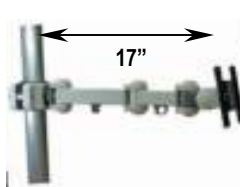

LCD Monitor Desk Mounts: Desk-top LCD Mounts for multiple LCD Screens

Monitors up to 18" Wide each

All stands can also Bolted onto the surface!

Monitors up to 18" Wide each

D-2020S – Dual Side-by-Side

Pole Diameter: 1 3/8"

D-199AA Dual Vertical

D-2120 QUAD

LCD Monitor Ceiling – Floor Mounts

Inner Pole Diameter: 1 3/8"

D-176A (28 – 44") Ceiling or Floor

Shown w/optional Laptop arm & tray

LCD Monitor Wall Mounts: From 0.5" near-flush mount to 18" extended cantilever type

5.5 - 17"

D-1680

LCD Monitor Universal Pole Mounts: poles 1.25 – 2.5" diameter

5.5"

D-1260W

12.5"

D-1270W

17"