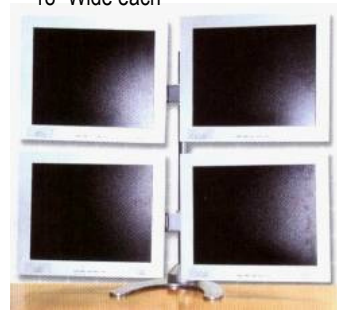

LCD Monitor Desk Mounts: Desk-top LCD Mounts for multiple LCD Screens

Monitors up to 18" Wide each

All stands can also Bolted onto the surface!

Monitors up to 18" Wide each

D-2020S – Dual Side-by-Side

Pole Diameter: 1 3/8"

D-199AA Dual Vertical

D-2120 QUAD

LCD Monitor Ceiling – Floor Mounts

Inner Pole Diameter: 1 3/8"

D-176A (28 – 44") Ceiling or Floor

Shown w/optional Laptop arm & tray

LCD Monitor Wall Mounts: From 0.5" near-flush mount to 18" extended cantilever type